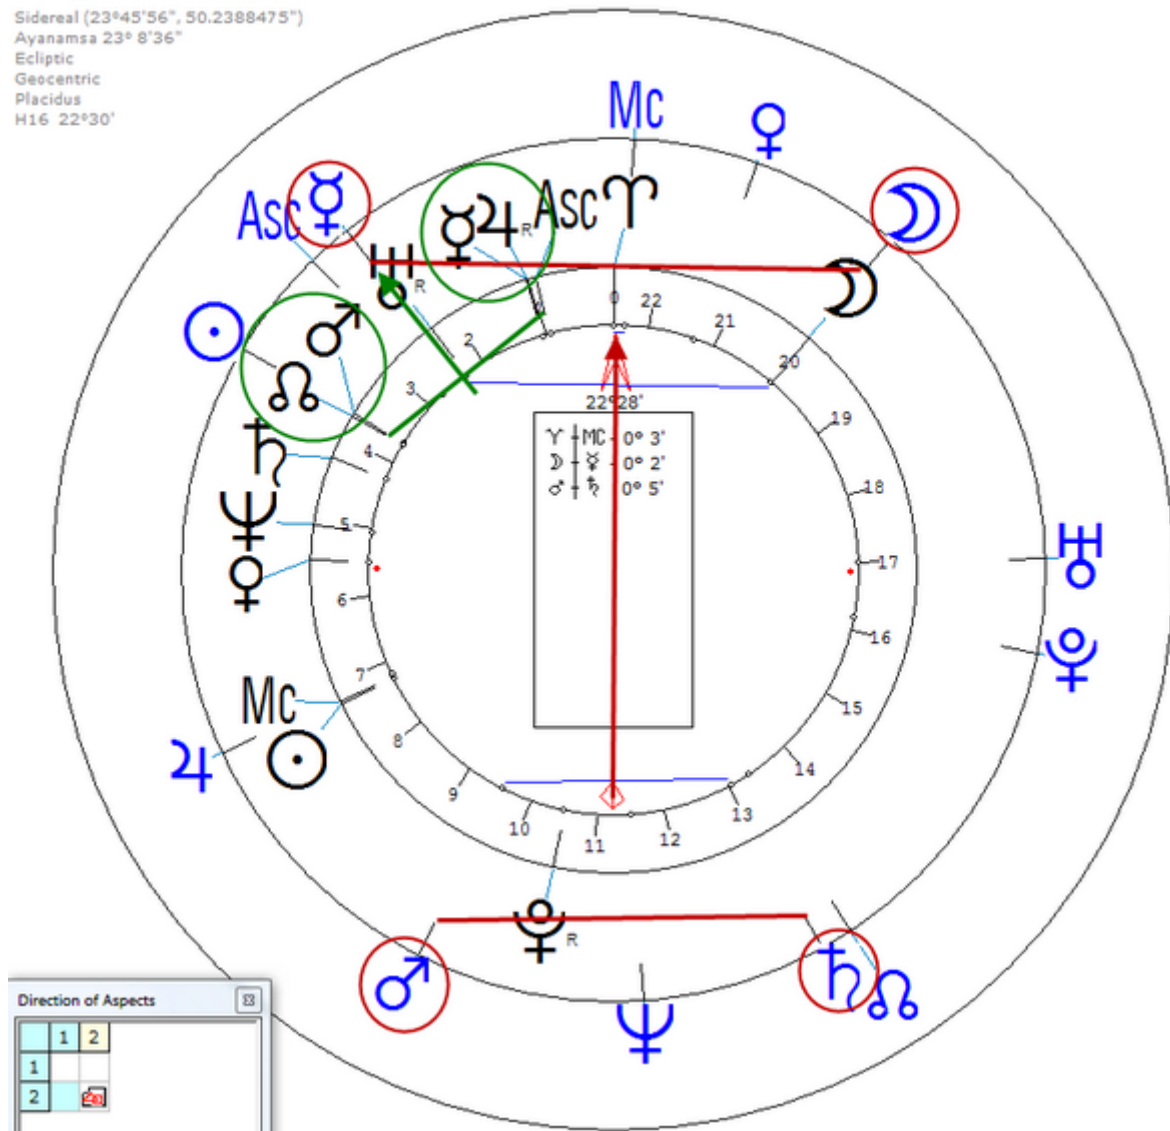

Clerc-Renaud, Charles

21 January 1955 at 06:30 (= 06:30 AM)Rumilly, France, 45n52, 5e57
French magistrate.

<https://www.astro.com/astro-databank/Clerc-Renaud,_Charles>

On 9/14/1995, c. 9:15 AM, for no known reason, Clerc-Renaud put an end to his life with a handgun in his office in Lisieux, France.

Progressed Lunar Return (Harmonic 16)

Lunar $\text{☾}/\text{♋} = \text{Lunar } \text{♂}/\text{♁}$;

Lunar $\text{♀} = \text{♀}_n/\text{♋}_n = \text{♂}_n/\text{♃}_n$

$\text{♂}/\text{♃}$ is Gunshot

Clerc-Renaud, Charles

21 January 1955 Fri 6:30 (GMT+1) 45n52 5e57
Rumilly, France

Sidereal (23°45'56", 50.2388475")
Ayanamsa 23° 8'36"
Ecliptic
Geocentric
Placidus
H16 22°30'